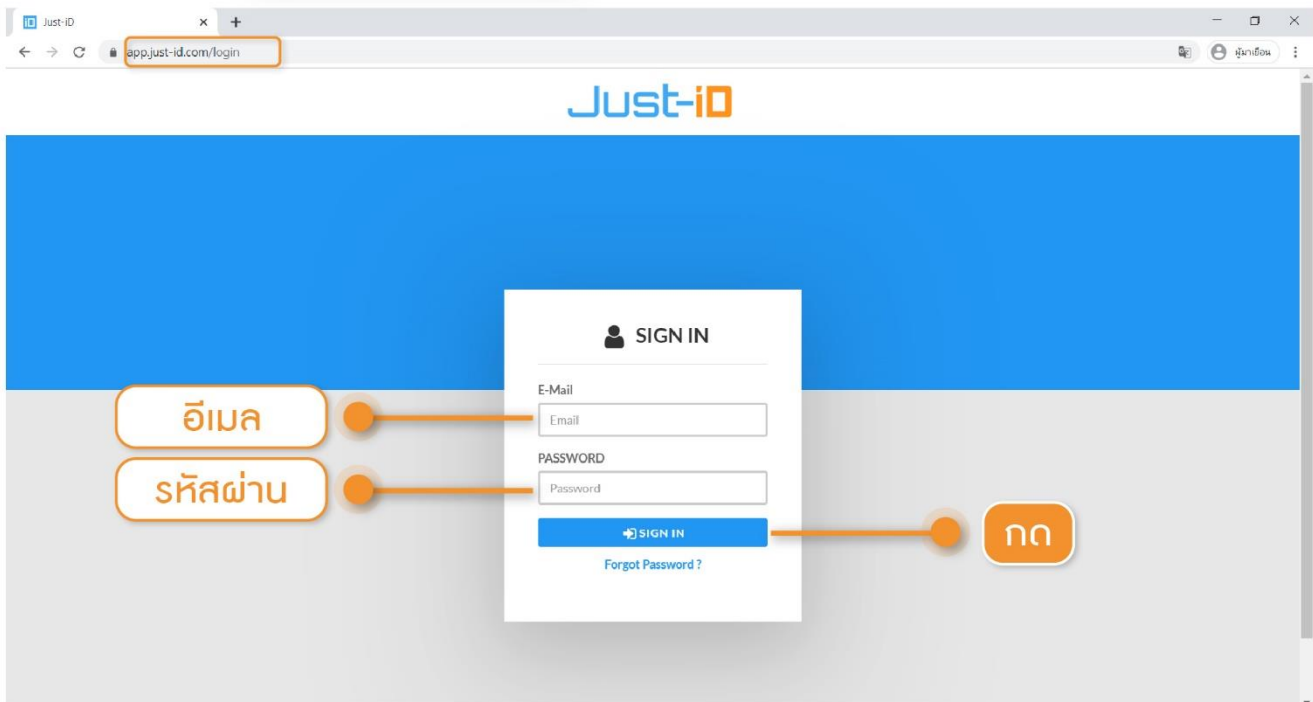

## การดู Report หลังบ้าน

พินเว็บไซต์ [app.just-id.com](http://app.just-id.com)

## ดู Report เข้าไปที่ [Service > Visitor > Report](#)

## เรียกแสดงข้อมูล

TOTAL IN

TOTAL OUT

TOTAL STAY

STAY1+DAY

The screenshot shows the Just-ID Visitor web application interface. The left sidebar contains navigation options: Dashboard, Namecard, Setup, Service, Visitor, Gate, Entrance, CC Card, Spread Control, Report, and Setting. The main content area displays a table of visitor entries for the period from June 2, 2020, to July 2, 2020. The table columns include EID, Time enter, Destination, Time exit, License plate, Time stay, Name, Temp, ID photo, and Status. Two callout boxes highlight specific features: one pointing to the date range selector and another pointing to the search bar.