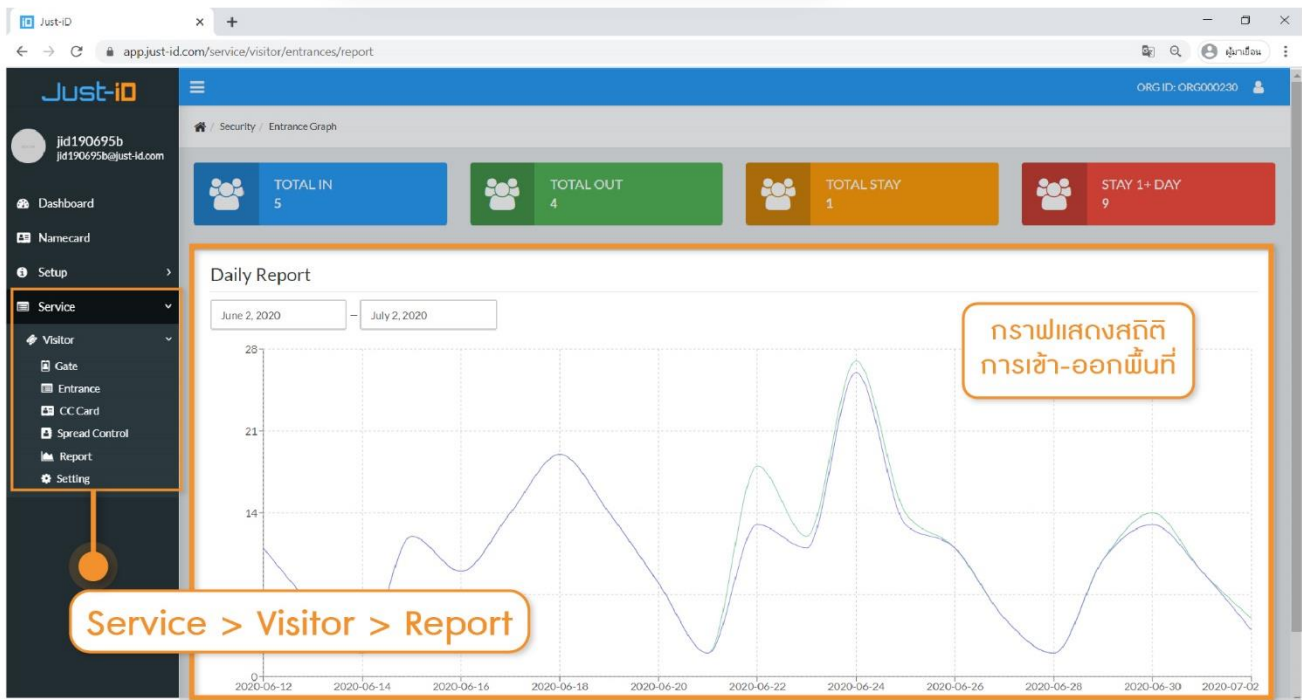

## การดู Report หลังบ้าน

พินเว็บไซต์ [app.just-id.com](http://app.just-id.com)

## ดู Report เข้าไปที่ [Service > Visitor > Report](#)

## เรียกแสดงข้อมูล

TOTAL IN

TOTAL OUT

TOTAL STAY

STAY1+DAY

The screenshot shows the Just-ID Visitor web application interface. The left sidebar contains navigation options: Dashboard, Namecard, Setup, Service, Visitor, Gate, Entrance, CC Card, Spread Control, Report, and Setting. The main content area displays a table of visitor entries for the period from June 2, 2020, to July 2, 2020. The table columns include EID, Time enter, Destination, Time exit, License plate, Time stay, Name, Temp, ID photo, and Status. Two callout boxes highlight specific features: one pointing to the date range selector and another pointing to the search bar.