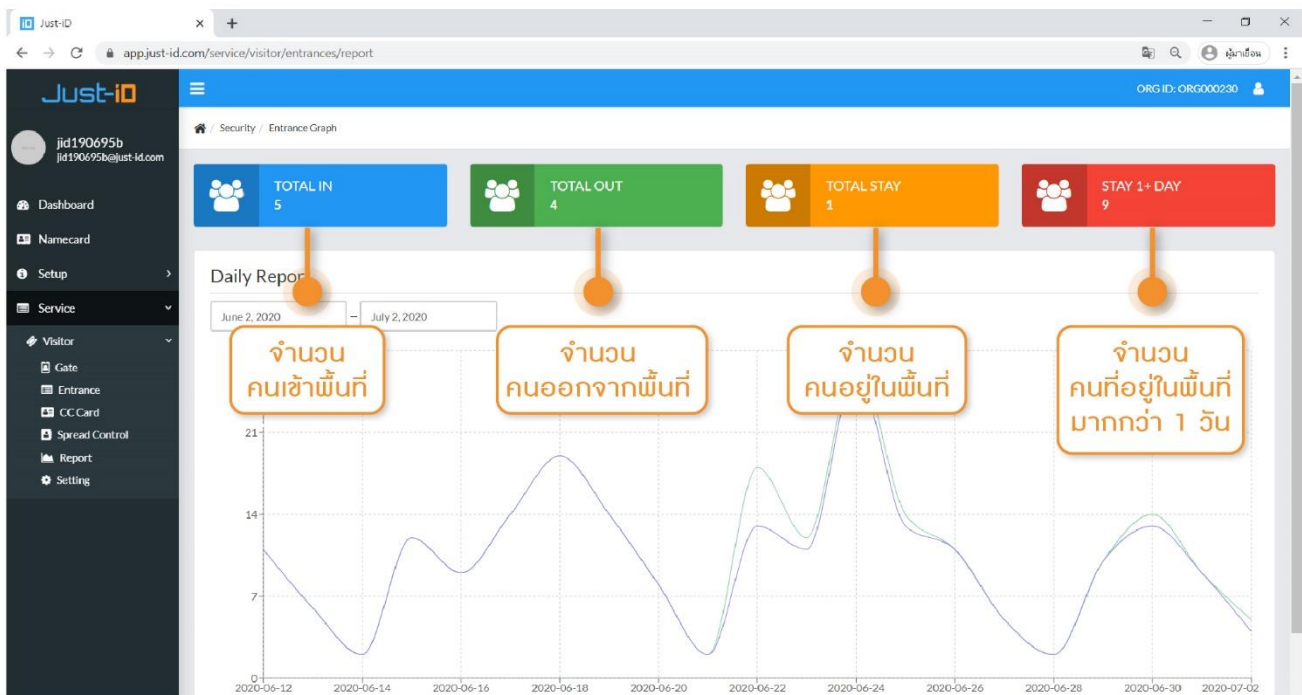

## การดู Report หลังบ้าน

พินเว็บไซต์ [app.just-id.com](http://app.just-id.com)

## ดู Report เข้าไปที่ [Service > Visitor > Report](#)

## เรียกแสดงข้อมูล

TOTAL IN

TOTAL OUT

TOTAL STAY

STAY1+DAY

The screenshot shows the Just-ID Visitor web application interface. The left sidebar contains navigation options: Dashboard, Namecard, Setup, Service, Visitor, Gate, Entrance, CC Card, Spread Control, Report, and Setting. The main content area displays a table of visitor entries for the period from June 2, 2020, to July 2, 2020. The table columns include EID, Time enter, Destination, Time exit, License plate, Time stay, Name, Temp, ID photo, and Status. Two callout boxes highlight specific features: one pointing to the date range selector and another pointing to the search bar.

# Just-ID Visitor

The screenshot shows the 'Entrance' management page in the Just-ID system. The interface includes a sidebar with navigation options like Dashboard, Namecard, Setup, Service, and Visitor. The main area displays a table of visitor entries for the period of June 2, 2020, to July 2, 2020. The table columns include EID, Time enter, Destination, Time exit, License plate, Time stay, Name, Temp, ID Photo, and Status. A callout box highlights the 'PRINT' and 'EXPORT EXCEL' buttons, with a text box stating 'Export ข้อมูล เป็นไฟล์ PDF หรือปรี้น' (Export data as PDF file or print).